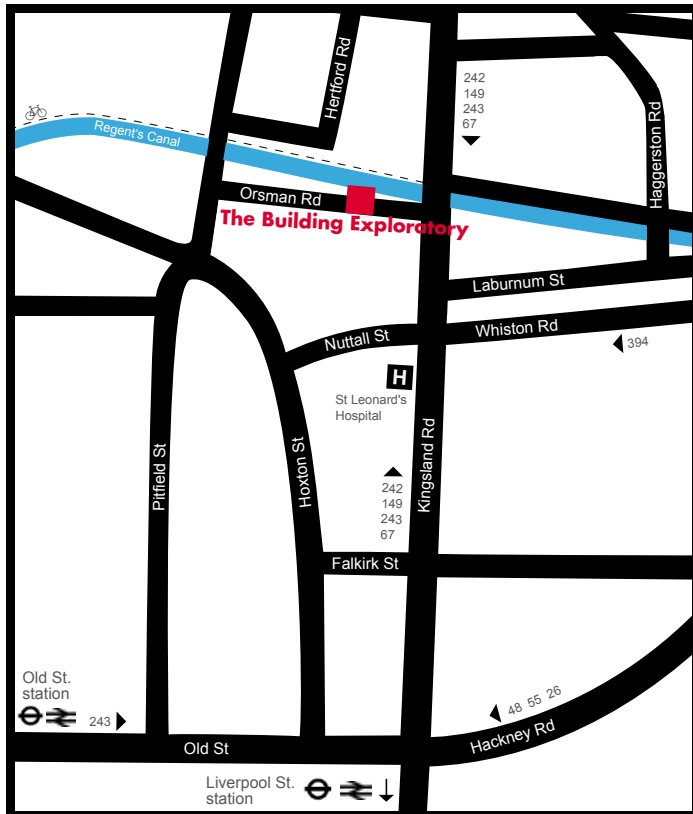

The Building Exploratory

Finding Us

The Building Exploratory
Waterhouse
8 Orsman Road
London
N1 5QJ

Tel. 020 7729 2011 mail@buildingexploratory.org.uk

www.buildingexploratory.org.uk

Registered Charity Number 1077600 Company Number 3684034

ENGLISH HERITAGE

SPRING 2010